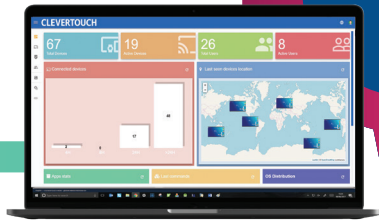

Return to teaching safely with Clevertouch Technologies

Live stream assemblies

Hold whole-school assemblies by live streaming video content directly into every classroom.

Screen Mirroring

Share students' work with the whole class, without the need for them to leave their seats or touch the main display.

Remote learning

NEW

Share your screen and a live video of your classroom to those learning from home, with a free 60-day STAGE licence.

Remote Management

Allow your IT department to remotely take control and troubleshoot or make updates.

Large Format Displays

NEW

Non-touch displays perfect for displaying lessons.

Interactive front-of-class display

NEW

The touchscreen works just as effectively if you are wearing PPE gloves, and motion sensors turn the display on without needing to press any buttons.

School reception digital signage

Greet visitors, share school news, give safety announcements.

- G
- 1
- 2
- 3
- 4
- 5

Way-finding

Direct students and visitors with free stay safe posters.

Update the information on all of your screens, from anywhere.